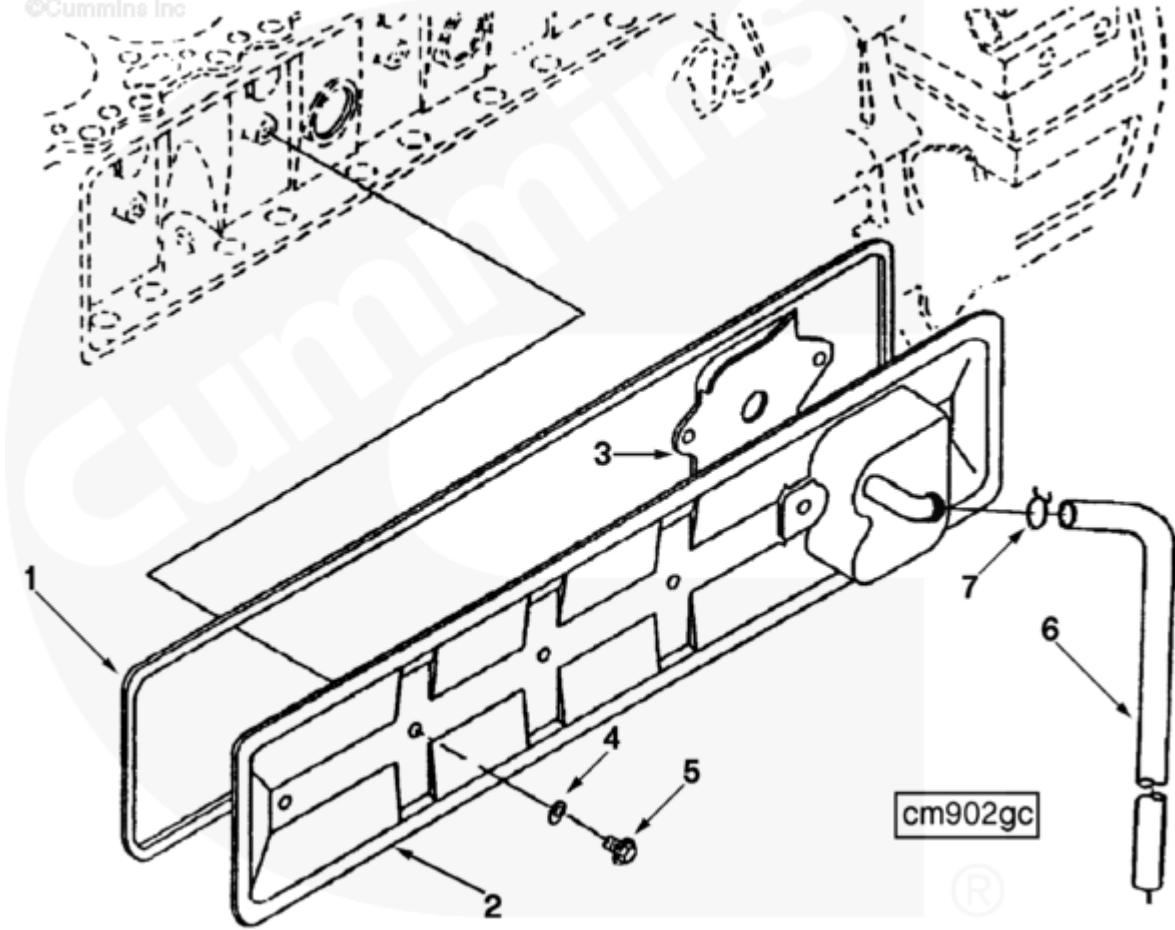

SMALL | MEDIUM | LARGE

Cart	Ref No	Part Number	Part Description	Required	Remarks
------	--------	-------------	------------------	----------	---------

[View My Cart](#)

		CM9016-01	Cam Follower Cover		Cover, Cam Follower...(More)
					Engine Cylinders: 6
					CECO Provide Clamp & Hose:
					Yes
					Hose Start Location Off
					Baffle: Top
					Angle Off Baffle: 45
					Adaptable to Noise Panels: No
					Contains Double Baffle: No
					Includes Crankcase Breather:
					Yes
					Baffle On Cylinder #: 5
					Remaining mounting parts are
					found in FT option.
<input type="checkbox"/>	1	3907617	Push Rod Cover Gasket	1	
<input type="checkbox"/>	2	3911822	Push Rod Cover	1	
<input type="checkbox"/>	3	3907586	Breather Baffle	1	
<input type="checkbox"/>	4	3928759	Grommet Seal	4	
<input type="checkbox"/>	5	3900630	Hexagon Flange Head Cap Screw	4	M8 X 1.25 X 20
<input type="checkbox"/>	6	3918614	Plain Hose	1	
<input type="checkbox"/>	7	3904230	Spring Hose Clamp	1	1"